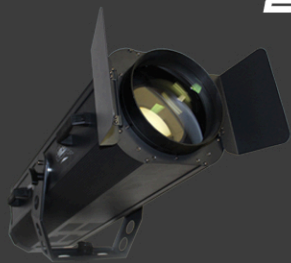

STARGATE LIGHTING

STARGATE LIGHTING

***106 CASTLE DRIVE
MADISON AL, 25758***

***WWW.STARGATELIGHTING.COM
SALES@STARGATELIGHTING.COM
256-858-1979***