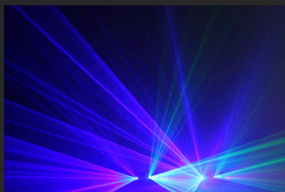

DMX LASERS

RGB 3 BEAM

RGB RETRO 3 BEAM