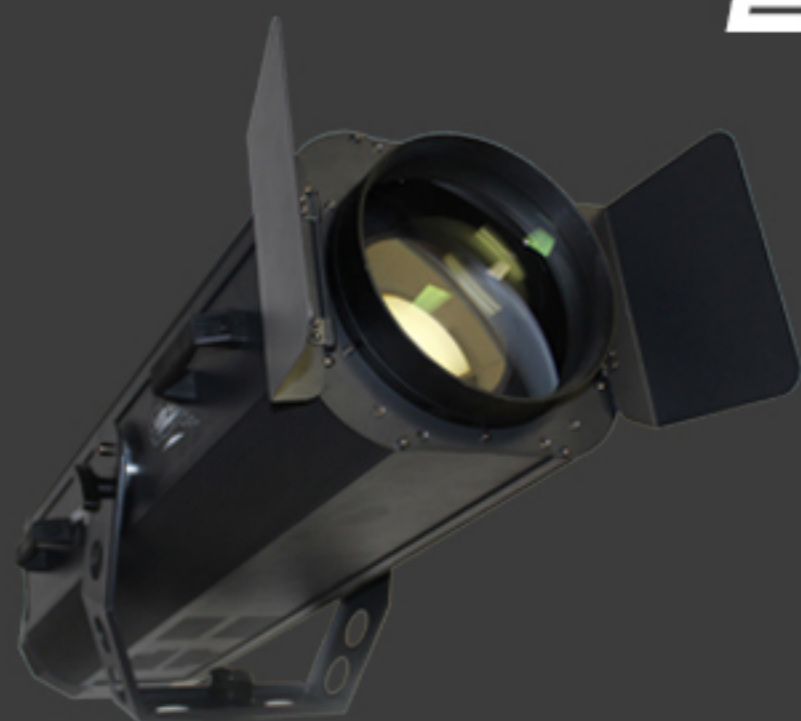

STARGATE LIGHTING

STARGATE LIGHTING

*106 CASTLE DRIVE
MADISON AL, 25758*

*WWW.STARGATELIGHTING.COM
SALES@STARGATELIGHTING.COM
256-858-1979*

FOLLOW SPOTS

1300W

700W

iP WASH LIGHTS

BRING SUNGLASSES

WOW YOUR CLIENTS AND CUSTOMERS WITH THIS UNBELIEVABLY BRIGHT LED WASH BAR. THIS FIXTURE UTILIZES SMD STYLE LEDs TO GET A SIGNIFICANTLY BRIGHTER LIGHT OUTPUT. WHAT'S EVEN BETTER IS THE PLETHORA OF BUILT IN PROGRAMS AND EFFECTS YOU CAN USE TO SET YOURSELF ABOVE THE REST.

PERFECT FOR ANY VENUE

WHETHER IT'S FOR A STANDARD HEIGHT WALL, OR THE HIGHRISE WALLS OF AN EVENT CENTER, THIS LIGHT WILL DO THE JOB. 63 DIODES PER SECTION WITH 12 SECTIONS!

HIGHLIGHTS / MAIN FEATURES

- **SMD5050 LED CHIP SET**
- **12 INDIVIDUALLY CONTROLLABLE SECTIONS**
- **UNBELIEVABLY BRIGHT LIGHT OUTPUT**
- **EVEN LINEAR BEAM DISTRIBUTION**
- **LIGHTWEIGHT DESIGN FOR EASY MOUNTING**
- **12 SECTION RGB COLOR**
- **8, 11, 36, AND 41 CHANNEL MODES**
- **DMX, SOUND ACTIVE, AUTO, AND MANUAL OPERATION**
- **60 INDIVIDUAL PRESET PATTERNS**

FIXTURE SPECS

type	Linear Wash
dmx type	3 pin IN/OUT
DMX modes	8, 11, 36, and 41 channel
Control Modes	DMX 512, Auto, Manual
Light Engine	200W LED
Light Type	White + Color Wheel
Illuminance	1580 lux @ 1m, 480 lux @ 2m
Pan/Tilt Angle	/
Beam Angle	120 degree
Power Type	120/240V AC
Power Consumption	370W
Power Supply	NEMA 5-15P IEC
Height	4.3"
Width	38"
Depth	4.3"
Weight	5.6 lbs
IP rating	IP20
housing material	aluminum
housing color	black
operating temp	-4 - 104 F