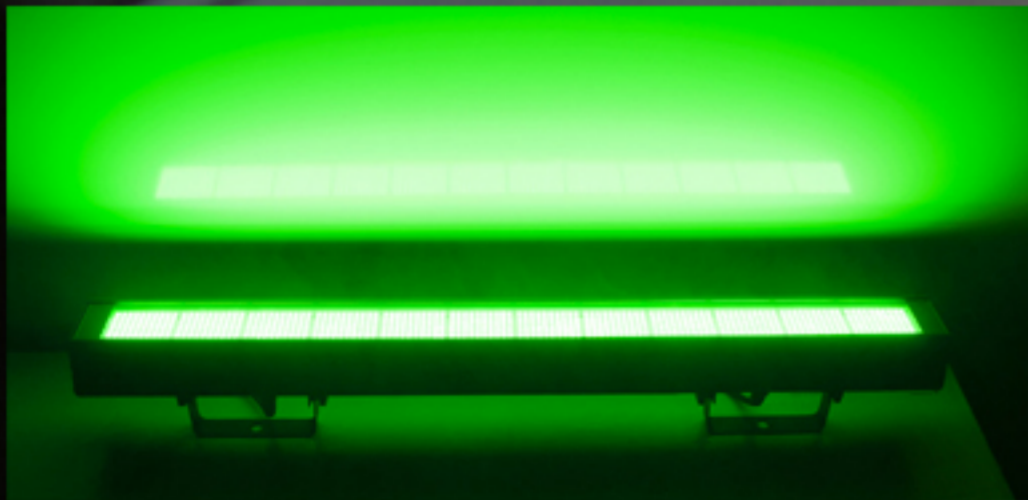

BRING SUNGLASSES

WOW YOUR CLIENTS AND CUSTOMERS WITH THIS UNBELIEVABLY BRIGHT LED WASH BAR. THIS FIXTURE UTILIZES SMD STYLE LEDs TO GET A SIGNIFICANTLY BRIGHTER LIGHT OUTPUT. WHAT'S EVEN BETTER IS THE PLETHORA OF BUILT IN PROGRAMS AND EFFECTS YOU CAN USE TO SET YOURSELF ABOVE THE REST.

PERFECT FOR ANY VENUE

WHETHER IT'S FOR A STANDARD HEIGHT WALL, OR THE HIGHRISE WALLS OF AN EVENT CENTER, THIS LIGHT WILL DO THE JOB. 63 DIODES PER SECTION WITH 12 SECTIONS!

HIGHLIGHTS / MAIN FEATURES

- **SMD5050 LED CHIP SET**
- **12 INDIVIDUALLY CONTROLLABLE SECTIONS**
- **UNBELIEVABLY BRIGHT LIGHT OUTPUT**
- **EVEN LINEAR BEAM DISTRIBUTION**
- **LIGHTWEIGHT DESIGN FOR EASY MOUNTING**
- **12 SECTION RGB COLOR**
- **8, 11, 36, AND 41 CHANNEL MODES**
- **DMX, SOUND ACTIVE, AUTO, AND MANUAL OPERATION**
- **60 INDIVIDUAL PRESET PATTERNS**

FIXTURE SPECS

type	Linear Wash
dmx type	3 pin IN/OUT
DMX modes	8, 11, 36, and 41 channel
Control Modes	DMX 512, Auto, Manual
Light Engine	200W LED
Light Type	White + Color Wheel
Illuminance	1580 lux @ 1m, 480 lux @ 2m
Pan/Tilt Angle	/
Beam Angle	120 degree
Power Type	120/240V AC
Power Consumption	370W
Power Supply	NEMA 5-15P IEC
Height	4.3"
Width	38"
Depth	4.3"
Weight	5.6 lbs
IP rating	IP20
housing material	aluminum
housing color	black
operating temp	-4 - 104 F