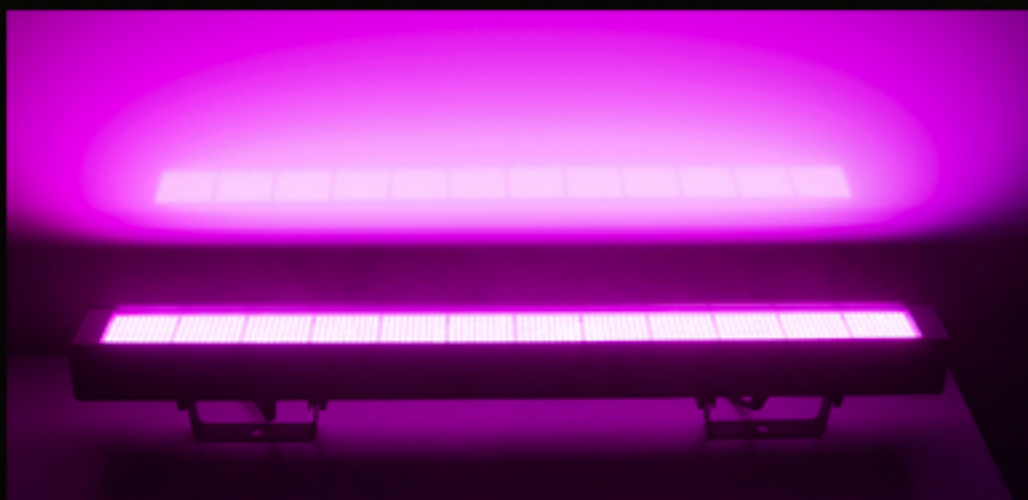

BRING SUNGLASSES

WOW YOUR CLIENTS AND CUSTOMERS WITH THIS UNBELIEVABLY BRIGHT LED WASH BAR. THIS FIXTURE UTILIZES SMD STYLE LEDs TO GET A SIGNIFICANTLY BRIGHTER LIGHT OUTPUT. WHAT'S EVEN BETTER IS THE PLETHORA OF BUILT IN PROGRAMS AND EFFECTS YOU CAN USE TO SET YOURSELF ABOVE THE REST.

PERFECT FOR ANY VENUE

WHETHER IT'S FOR A STANDARD HEIGHT WALL, OR THE HIGHRISE WALLS OF AN EVENT CENTER, THIS LIGHT WILL DO THE JOB. 63 DIODES PER SECTION WITH 12 SECTIONS!

HIGHLIGHTS / MAIN FEATURES

- **SMD5050 LED CHIP SET**
- **12 INDIVIDUALLY CONTROLLABLE SECTIONS**
- **UNBELIEVABLY BRIGHT LIGHT OUTPUT**
- **EVEN LINEAR BEAM DISTRIBUTION**
- **LIGHTWEIGHT DESIGN FOR EASY MOUNTING**
- **12 SECTION RGB COLOR**
- **8, 11, 36, AND 41 CHANNEL MODES**
- **DMX, SOUND ACTIVE, AUTO, AND MANUAL OPERATION**
- **60 INDIVIDUAL PRESET PATTERNS**

FIXTURE SPECS

type	Linear Wash
dmx type	3 pin IN/OUT
DMX modes	8, 11, 36, and 41 channel
Control Modes	DMX 512, Auto, Manual
Light Engine	200W LED
Light Type	White + Color Wheel
Illuminance	1580 lux @ 1m, 480 lux @ 2m
Pan/Tilt Angle	/
Beam Angle	120 degree
Power Type	120/240V AC
Power Consumption	370W
Power Supply	NEMA 5-15P IEC
Height	4.3"
Width	38"
Depth	4.3"
Weight	5.6 lbs
IP rating	IP20
housing material	aluminum
housing color	black
operating temp	-4 - 104 F