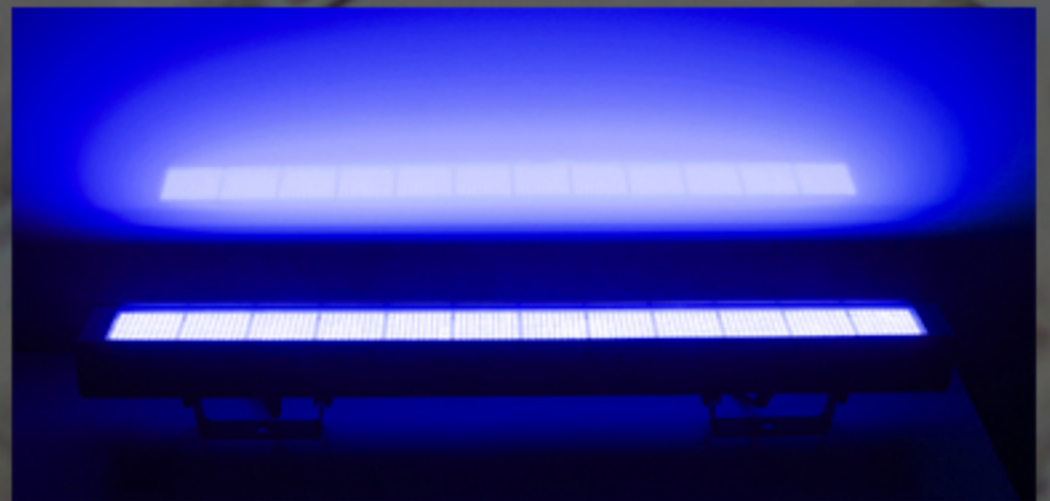

BRING SUNGLASSES

WOW YOUR CLIENTS AND CUSTOMERS WITH THIS UNBELIEVABLY BRIGHT LED WASH BAR. THIS FIXTURE UTILIZES SMD STYLE LEDs TO GET A SIGNIFICANTLY BRIGHTER LIGHT OUTPUT. WHAT'S EVEN BETTER IS THE PLETHORA OF BUILT IN PROGRAMS AND EFFECTS YOU CAN USE TO SET YOURSELF ABOVE THE REST.

PERFECT FOR ANY VENUE

WHETHER IT'S FOR A STANDARD HEIGHT WALL, OR THE HIGHRISE WALLS OF AN EVENT CENTER, THIS LIGHT WILL DO THE JOB. 63 DIODES PER SECTION WITH 12 SECTIONS!

HIGHLIGHTS / MAIN FEATURES

- **SMD5050 LED CHIP SET**
- **12 INDIVIDUALLY CONTROLLABLE SECTIONS**
- **UNBELIEVABLY BRIGHT LIGHT OUTPUT**
- **EVEN LINEAR BEAM DISTRIBUTION**
- **LIGHTWEIGHT DESIGN FOR EASY MOUNTING**
- **12 SECTION RGB COLOR**
- **8, 11, 36, AND 41 CHANNEL MODES**
- **DMX, SOUND ACTIVE, AUTO, AND MANUAL OPERATION**
- **60 INDIVIDUAL PRESET PATTERNS**

FIXTURE SPECS

type	Linear Wash
dmx type	3 pin IN/OUT
DMX modes	8, 11, 36, and 41 channel
Control Modes	DMX 512, Auto, Manual
Light Engine	200W LED
Light Type	White + Color Wheel
Illuminance	1580 lux @ 1m, 480 lux @ 2m
Pan/Tilt Angle	/
Beam Angle	120 degree
Power Type	120/240V AC
Power Consumption	370W
Power Supply	NEMA 5-15P IEC
Height	4.3"
Width	38"
Depth	4.3"
Weight	5.6 lbs
IP rating	IP20
housing material	aluminum
housing color	black
operating temp	-4 - 104 F