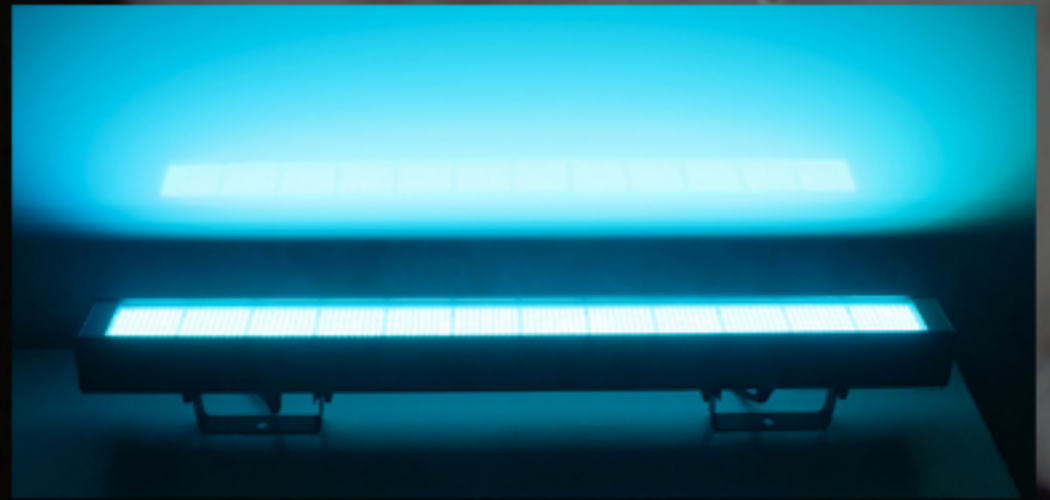

BRING SUNGLASSES

WOW YOUR CLIENTS AND CUSTOMERS WITH THIS UNBELIEVABLY BRIGHT LED WASH BAR. THIS FIXTURE UTILIZES SMD STYLE LEDs TO GET A SIGNIFICANTLY BRIGHTER LIGHT OUTPUT. WHAT'S EVEN BETTER IS THE PLETHORA OF BUILT IN PROGRAMS AND EFFECTS YOU CAN USE TO SET YOURSELF ABOVE THE REST.

PERFECT FOR ANY VENUE

WHETHER IT'S FOR A STANDARD HEIGHT WALL, OR THE HIGHRISE WALLS OF AN EVENT CENTER, THIS LIGHT WILL DO THE JOB. 63 DIODES PER SECTION WITH 12 SECTIONS!

HIGHLIGHTS / MAIN FEATURES

- **SMD5050 LED CHIP SET**
- **12 INDIVIDUALLY CONTROLLABLE SECTIONS**
- **UNBELIEVABLY BRIGHT LIGHT OUTPUT**
- **EVEN LINEAR BEAM DISTRIBUTION**
- **LIGHTWEIGHT DESIGN FOR EASY MOUNTING**
- **12 SECTION RGB COLOR**
- **8, 11, 36, AND 41 CHANNEL MODES**
- **DMX, SOUND ACTIVE, AUTO, AND MANUAL OPERATION**
- **60 INDIVIDUAL PRESET PATTERNS**

FIXTURE SPECS

type	Linear Wash
dmx type	3 pin IN/OUT
DMX modes	8, 11, 36, and 41 channel
Control Modes	DMX 512, Auto, Manual
Light Engine	200W LED
Light Type	White + Color Wheel
Illuminance	1580 lux @ 1m, 480 lux @ 2m
Pan/Tilt Angle	/
Beam Angle	120 degree
Power Type	120/240V AC
Power Consumption	370W
Power Supply	NEMA 5-15P IEC
Height	4.3"
Width	38"
Depth	4.3"
Weight	5.6 lbs
IP rating	IP20
housing material	aluminum
housing color	black
operating temp	-4 - 104 F